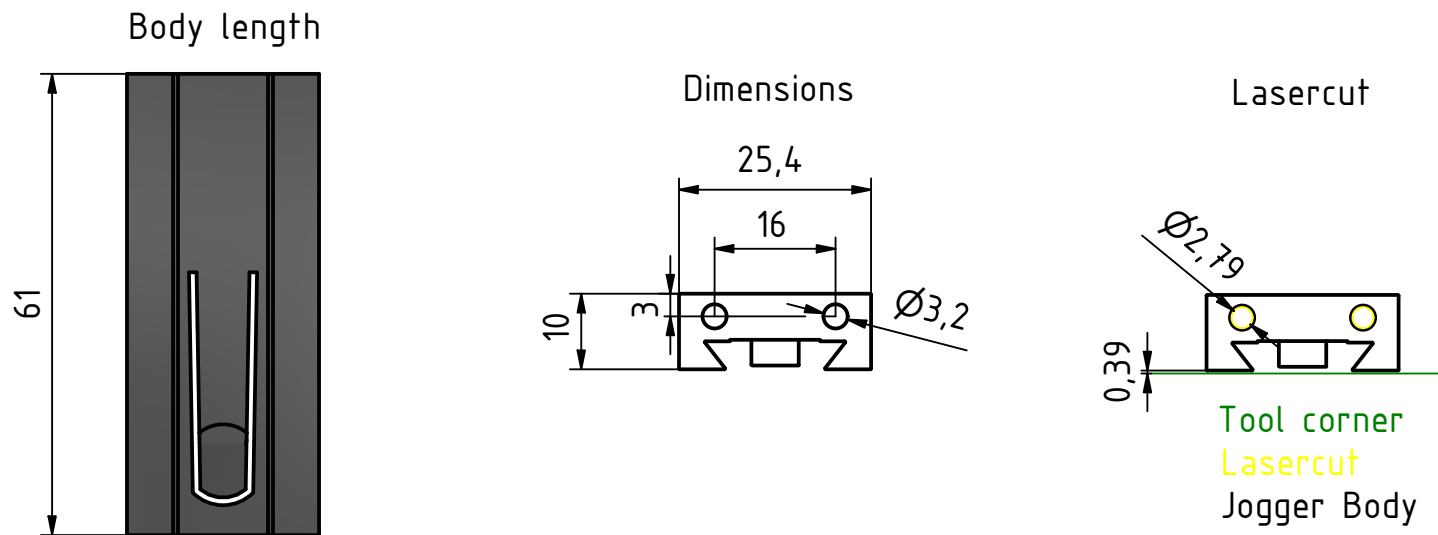

# Composite Jogger - Cutting template

- BKA07001 - COMPOSITE JOGGER ASSEMBLY - STD SLIDE - total length 81mm
- BKA07002 - COMPOSITE JOGGER ASSEMBLY - LONG SLIDE - total length 103 mm
- BKA07003 - COMPOSITE JOGGER ASSEMBLY - 151 SLIDE - total length 139 mm
- BKA07004 - COMPOSITE JOGGER ASSEMBLY - 251 SLIDE - total length 235 mm

Delivery incl. special screws for plastic

The final geometry is dependent upon the material and the machine used.

scale: 1:1

Date: 2024-03-15