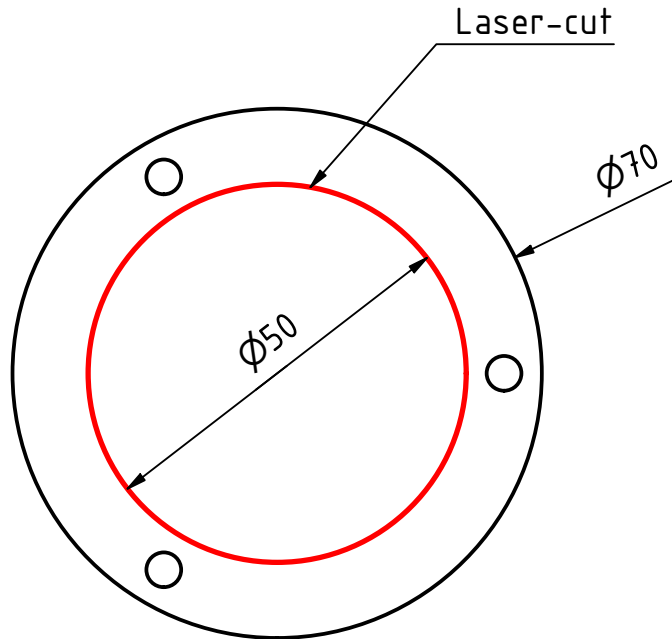

# CITO LOCK FIX - Cutting template

BQF00002  
CITO LOCK FIX NUT, YELLOW  
50 mm | 1.97"  
(unit = 250 pcs.)

BQF00004  
CITO LOCK FIX NUT, YELLOW  
33 mm | 1.3"  
(unit = 250 pcs.)

**The final geometry is dependent upon the material and the machine used.**

**scale: 1:1**

**Date: 2023-12-19**