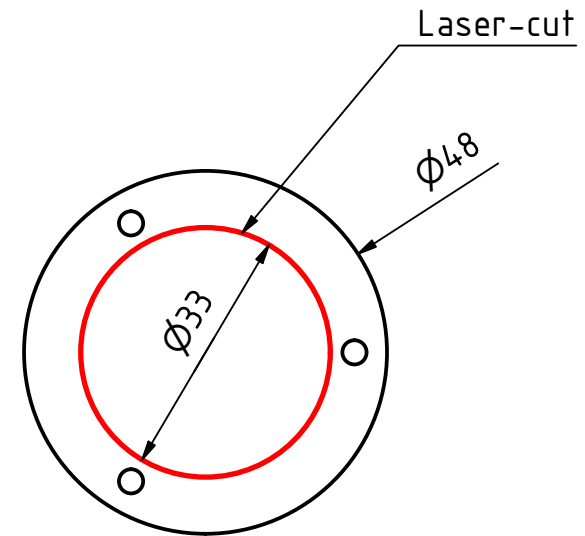

# CITO LOCK FIX - Cutting template

BQF00002  
CITO LOCK FIX NUT, YELLOW  
50 mm | 1.97"  
(unit = 250 pcs.)

BQF00004  
CITO LOCK FIX NUT, YELLOW  
33 mm | 1.3"  
(unit = 250 pcs.)

**The final geometry is dependent upon the material and the machine used.**

**scale: 1:1**

**Date: 2023-12-19**